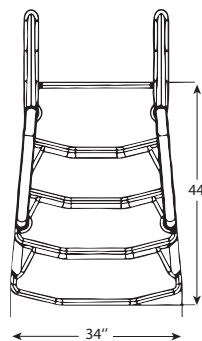

*Perfect staircase style,
only from Lumi-O!*

 181 KG / 400 LBS MAXIMAL WEIGHT	 ROTMOLDED
 22.67 KG / 50 LBS	 IN
 DIMENSIONS 43 X 34 X 44 IN 109.2 X 86.4 X 111.8 CM	 OR IN A BOX OR IN A BAG
 PEARL GREY	 DARK GREY
 AQUA BLUE*	 WHITE* INTERNATIONAL ONLY
 ABOVEGROUND POOL	 EASY WINTERIZING
 ONE PIECE	 EASY ASSEMBLY

* LIMITED QUANTITY

701-0022 / 5602-EN REV02/23
AVAILABLE: QC | CA | US | INT

For more information, visit
www.innovaplas.com

Royal Entrance | 5602

Aboveground pool step

FEATURES

- Outstanding resistance to UV rays
- Partial openings at the back for water circulation
- Safe rounded slip-resistant corners and surfaces
- Slip-resistant handrails supported by a strong and safe PVC alloy
- Meets current and proposed ISPS standards
- High stability ensured by its deck brackets
- Adjustable system for pools 48" to 54"
- Easy to install

Side view

Front view

Royal Entrance Combo

OPTIONAL: CLASSIC LADDER | 6007*

- Great stability ensured by supporting straps
- Adjustable system for pools 48" to 54"
- Flip ladder equipped with a safety lock
- Ladder weight: 25 lbs (12 kg)
- Capacity 225 lbs (102 kg)

Also available, the Self-Latching | 9700

* Non regulatory in Quebec.

PG-5602
+ GR-9700

181 KG / 400 LBS
MAXIMAL WEIGHT

ROTMOLDED

22.67 KG / 50 LBS

IN

DIMENSIONS
43 X 34 X 44 IN
109.2 X 86.4 X 111.8 CM