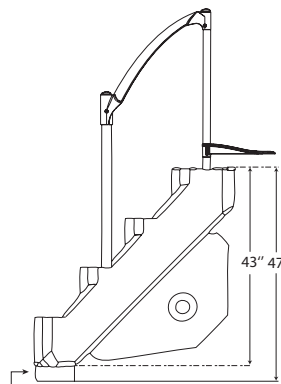

*Perfect staircase style,
only from Lumi-O!*

 181 KG / 400 LBS MAXIMAL WEIGHT	 ROTMOLDED
 22.67 KG / 50 LBS	 IN
 DIMENSIONS 43 X 34 X 44 IN 109.2 X 86.4 X 111.8 CM	 OR IN A BOX OR IN A BAG
 PEARL GREY	 DARK GREY
 AQUA BLUE*	 WHITE* INTERNATIONAL ONLY
 ABOVEGROUND POOL	 EASY WINTERIZING
 ONE PIECE	 EASY ASSEMBLY

* LIMITED QUANTITY

701-0022 / 5602-EN REV02/23
AVAILABLE: QC | CA | US | INT

For more information, visit
www.innovaplas.com

Royal Entrance | 5602

Aboveground pool step

FEATURES

- Outstanding resistance to UV rays
- Partial openings at the back for water circulation
- Safe rounded slip-resistant corners and surfaces
- Slip-resistant handrails supported by a strong and safe PVC alloy
- Meets current and proposed ISPS standards
- High stability ensured by its deck brackets
- Adjustable system for pools 48" to 54"
- Easy to install

Side view

Front view

Royal Entrance Combo

OPTIONAL: CLASSIC LADDER | 6007*

- Great stability ensured by supporting straps
- Adjustable system for pools 48" to 54"
- Flip ladder equipped with a safety lock
- Ladder weight: 25 lbs (12 kg)
- Capacity 225 lbs (102 kg)

Also available, the Self-Latching | 9700

* Non regulatory in Quebec.

PG-5602
+ GR-9700

181 KG / 400 LBS
MAXIMAL WEIGHT

ROTMOLDED

22.67 KG / 50 LBS

IN

DIMENSIONS
43 X 34 X 44 IN
109.2 X 86.4 X 111.8 CM