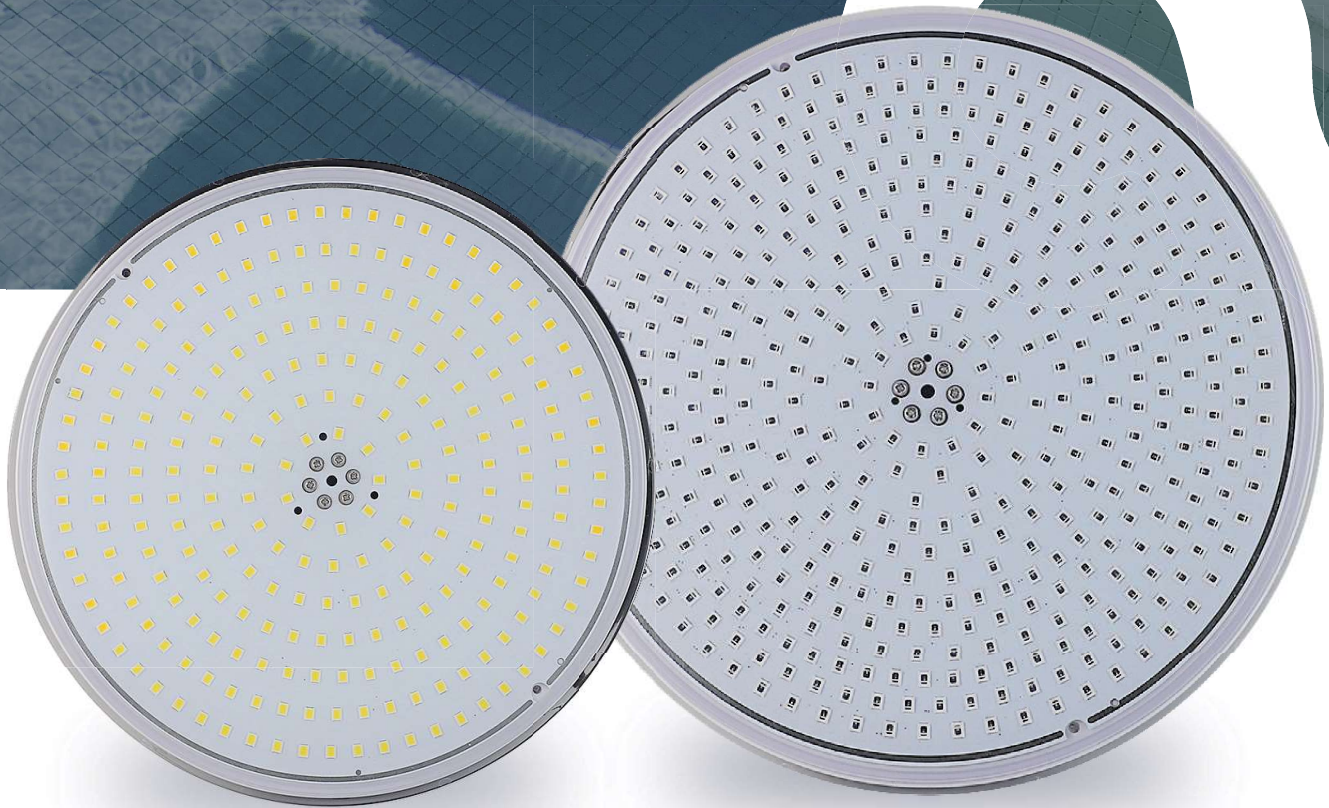

MOOV^{TM}
POOL PRODUCTS

PAR56

2023

PAR56 light
replacement kit

MOOV
POOL PRODUCTS

moovsa.com

1 Year Warranty

Color option