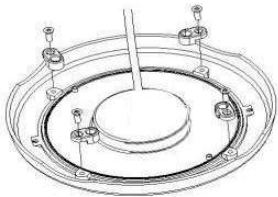

Installation

1. Insert the light into the faceplate.

2. Screw in the plastic inserts.

3. Press in the light and faceplate.

Details

Installation without Deckbox

- Cut the wire and use the underwater connector.
- Dispose of the receptacle and the gasket.

Installation with Deckbox

- Bring up the wire from the niche to the deckbox.
- Dispose of the receptacle and the gasket.

All products include an underwater connector.

ML35RGP56 Light

15 pre-programmed color effects available.

PAR56 Light	ML18WP56	ML35WP56	ML35RGP56
Cord length	3m	3m	3m
Wattage	18	35	35
Color	4000K White	4000K White	4000K White + RGB
Technology	LED	LED	LED
Part Warranty	1 year	1 year	1 year

Note : To prevent risk of property damage and to ensure optimum performance, do not exceed the load factor specified.