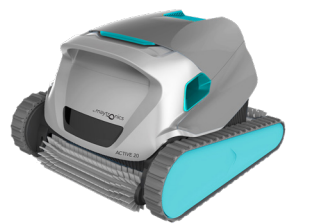

PP = Plastic Parts PS = Power Supply C = Cable M = Motor B = Brushes T = Tracks F = Filters

Exceptional Experience

Dolphin™

A Line

Agile and light-weight, with our best selling features.

Active 30i

Active 30

ULTIMATE CLEANING TECHNOLOGY

There's a reason why Dolphin is the #1 selling robotic pool cleaner. Unlike competitor cleaners that use random patterns to clean the pool floor, Dolphins use CleverClean™ Smart Navigation with PowerStream™ to ensure complete pool coverage.