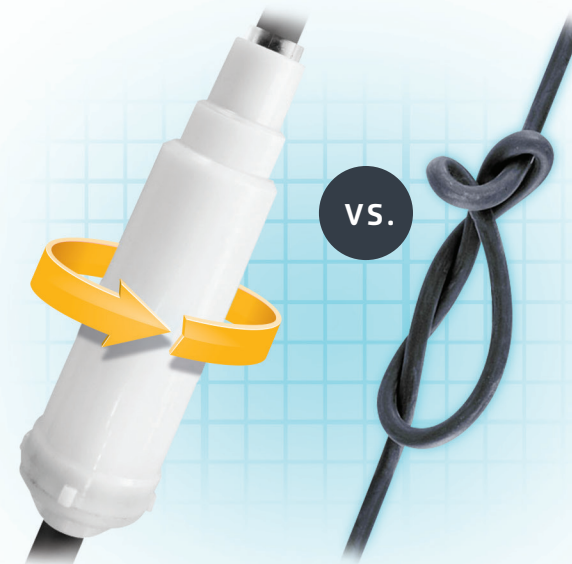

Wi-Fi®

**Available on Active 30 and Active 30i only*

WHAT'S NEW!

Wi-Fi®

Always Connected

This Dolphin is always as close to you as your mobile phone or tablet. The MyDolphin™ Plus Wi-Fi® app puts full control of your robot right in your hand - from anywhere, at any time.

**Available on Active 30 and Active 30i only*

Single Button Operation

New power supply designed for one touch operation - making Dolphins easy-to-use, while saving you time.

No More Tangling

Tired of lots of hoses and cables? Dolphins are "plug and play" and include the patented Dolphin Swivel technology that gets rid of tangling and ensures complete pool coverage.

2 Filters in 1 Basket

Dolphins are easy-to-use. Our large capacity, top load filter baskets have fine and ultra-fine filtration to collect both large debris like leaves, plus the smallest particles of algae and dirt. Your pool becomes sparkling clean while you have more time to spend with family. Once finished, just remove the basket and rinse clean.