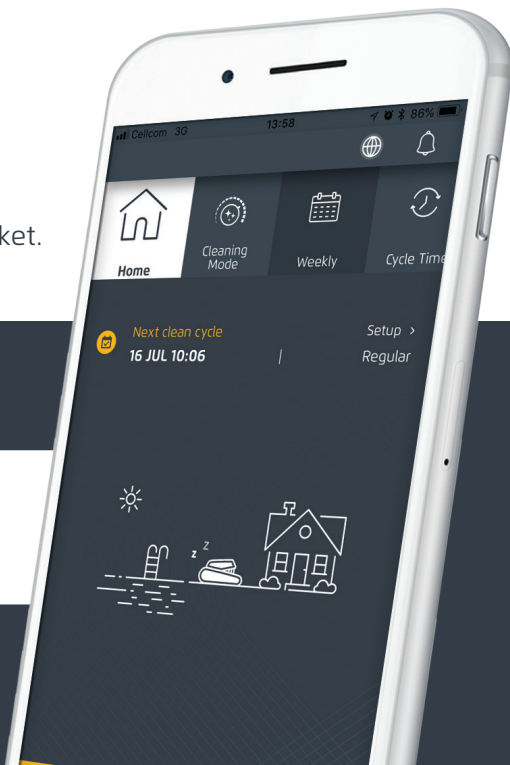

MyDolphin™ Plus app

Connect your Dolphin to the cloud using your home Wi-Fi®. With the New MyDolphin™ Plus app you can remote control your Dolphin, set up cleaning programs, check operation status, get proactive care tips, and more.

Wi-Fi®